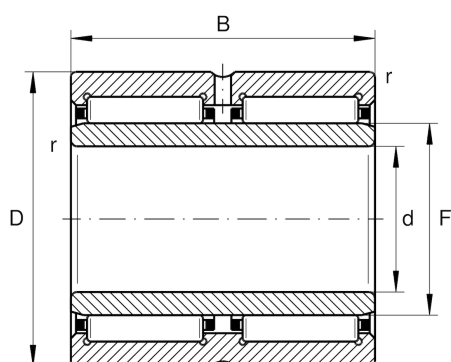

**NA69/32-ZW-XL**

Needle roller bearing

Schaeffler ID:  
0507443560000Needle roller bearings NA69..-ZW,  
Dimension series 69, double row

X-life

## Technical information

**Main Dimensions & Performance Data**

d	32 mm	Bore diameter
D	52 mm	Outside diameter
B	36 mm	Width
$C_r$	53,000 N	Basic dynamic load rating, radial
$C_{0r}$	82,000 N	Basic static load rating, radial
$C_{ur}$	15,400 N	Fatigue load limit, radial
$n_G$	11,100 1/min	Limiting speed
$n_{gr}$	6,100 1/min	Reference speed
	0.289 kg	Weight

**Dimensions**

F	40 mm	Raceway diameter inner ring
$r_{min}$	0.6 mm	Minimum chamfer dimension
s	0.5 mm	Axial displacement

**Temperature range**

$T_{min}$	-30 °C	Operating temperature min.
$T_{max}$	120 °C	Operating temperature max.