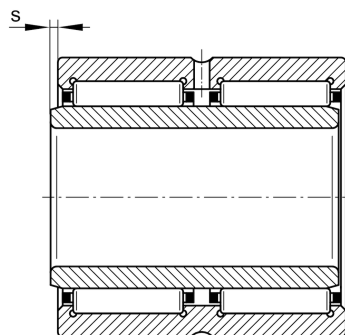

**NA69/32-ZW-XL**

Needle roller bearing

Schaeffler ID:  
0507443560000Needle roller bearings NA69..-ZW,  
Dimension series 69, double row

X-life

## Technical information

**Main Dimensions & Performance Data**

d	32 mm	Bore diameter
D	52 mm	Outside diameter
B	36 mm	Width
$C_r$	53,000 N	Basic dynamic load rating, radial
$C_{0r}$	82,000 N	Basic static load rating, radial
$C_{ur}$	15,400 N	Fatigue load limit, radial
$n_G$	11,100 1/min	Limiting speed
$n_{gr}$	6,100 1/min	Reference speed
	0.289 kg	Weight

**Dimensions**

F	40 mm	Raceway diameter inner ring
$r_{min}$	0.6 mm	Minimum chamfer dimension
s	0.5 mm	Axial displacement

**Temperature range**

$T_{min}$	-30 °C	Operating temperature min.
$T_{max}$	120 °C	Operating temperature max.